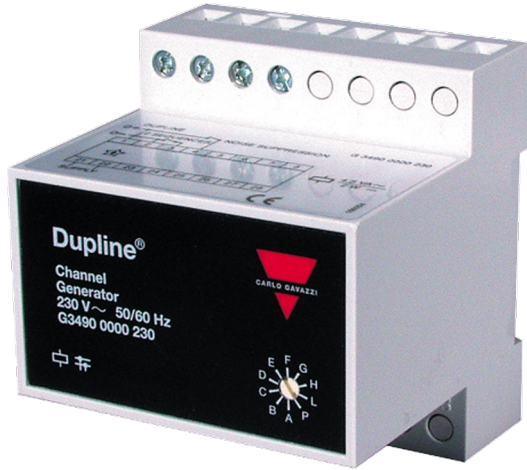

Catalogue No: **G34900000115**

DUPLINE CHANNEL GENERATOR 128CH AUX 115V AC

Automation Systems > Distributed I/O and Signal Converters > Fieldbus I/O Systems > Carlo Gavazzi Dupline Fieldbus System > Dupline Channel Generators > Dupline Master Channel Generators

DUPLINE CHANNEL GENERATOR 128CH AUX 115V AC

- Advanced Control and intelligence functions
- Built in real time clock and calendar
- Act as a stand alone or interfacing device
- up to 128 channel selectable

Representative Photo Only
(actual product may vary based on configuration selections)

SPECIFICATIONS

Component Type Fieldbus I/O

Channel Generator

REFERENCES

IECEX Certificate -

Supplier Declaration of Conformity: -